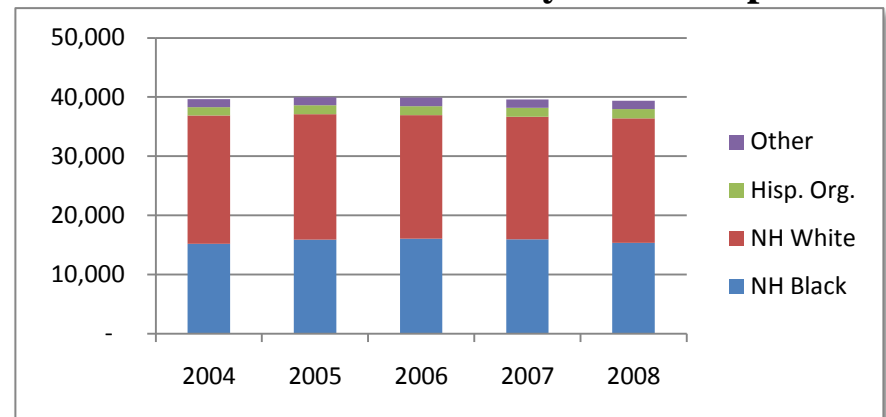

**Youth Population / School Enrollment**

**Indicator:**

Leon County youth population ages 5 to 17 by race and ethnicity in the following categories: Non-Hispanic (NH) White, Non-Hispanic Black, Hispanic Origin, and Other races and ethnicities; and public school enrollment grades K-12 in comparison to youth population ages 5 to 17.

**Commentary:**

The total population of Leon County youth ages 5 to 17 has remained fairly stable near 40,000 since 2004. The demographic makeup of the youth population has also been relatively steady with slightly over 50% white, about 40% black and less than 10% Hispanic or other. Meanwhile, Leon County public school enrollment has shown slight increases. The data shows that about one in five Leon County youth are not reached by public school programs. These young people may be in private schools or home-schooled. For these students and their families, alternative intervention strategies may be needed. Also, with nearly half of the youth identifying themselves as black, Hispanic or other minorities, culturally sensitive and appropriate social marketing and communication mechanisms should be developed and utilized.

*Note: TLCPD Statistical Digest demographic data for young adults is in the 18 to 34 year old age group.*

**Chart 1: Leon County Youth Population**

**Chart 2: Public School Enrollment / Population**

The Tallahassee-Leon County  
 21<sup>st</sup> Century Council  
*Quality of Life / Sustainability*  
**COMMUNITY INDICATOR**