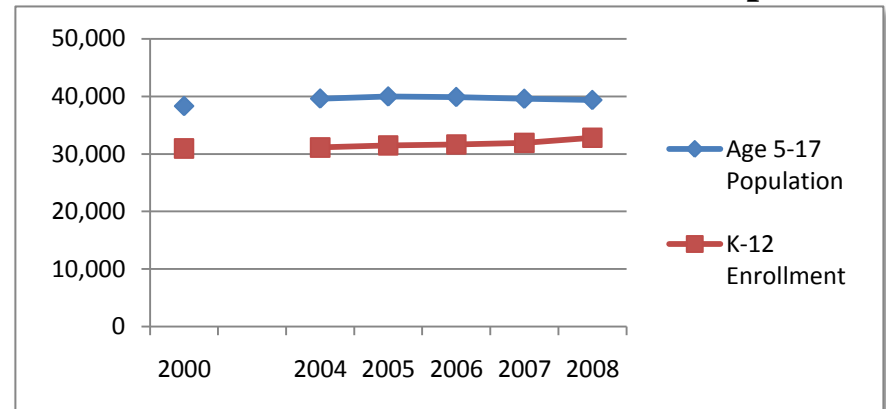

**Commentary:**

The total population of Leon County youth ages 5 to 17 has remained fairly stable near 40,000 since 2004. The demographic makeup of the youth population has also been relatively steady with slightly over 50% white, about 40% black and less than 10% Hispanic or other. Meanwhile, Leon County public school enrollment has shown slight increases. The data shows that about one in five Leon County youth are not reached by public school programs. These young people may be in private schools or home-schooled. For these students and their families, alternative intervention strategies may be needed. Also, with nearly half of the youth identifying themselves as black, Hispanic or other minorities, culturally sensitive and appropriate social marketing and communication mechanisms should be developed and utilized.

**Source(s):**

Tallahassee-Leon County Statistical Digests, Tallahassee-Leon County Planning Department (TLCPD), 2005-09, and supporting resources.  
[www.talgov.com/planning/support/stat\\_digest.cfm](http://www.talgov.com/planning/support/stat_digest.cfm)

*Note: TLCPD Statistical Digest demographic data for young adults is in the 18 to 34 year old age group.*

**Chart 1: Leon County Youth Population**

**Chart 2: Public School Enrollment / Population**

The Tallahassee-Leon County  
 21<sup>st</sup> Century Council  
*Quality of Life / Sustainability*  
**COMMUNITY INDICATOR**