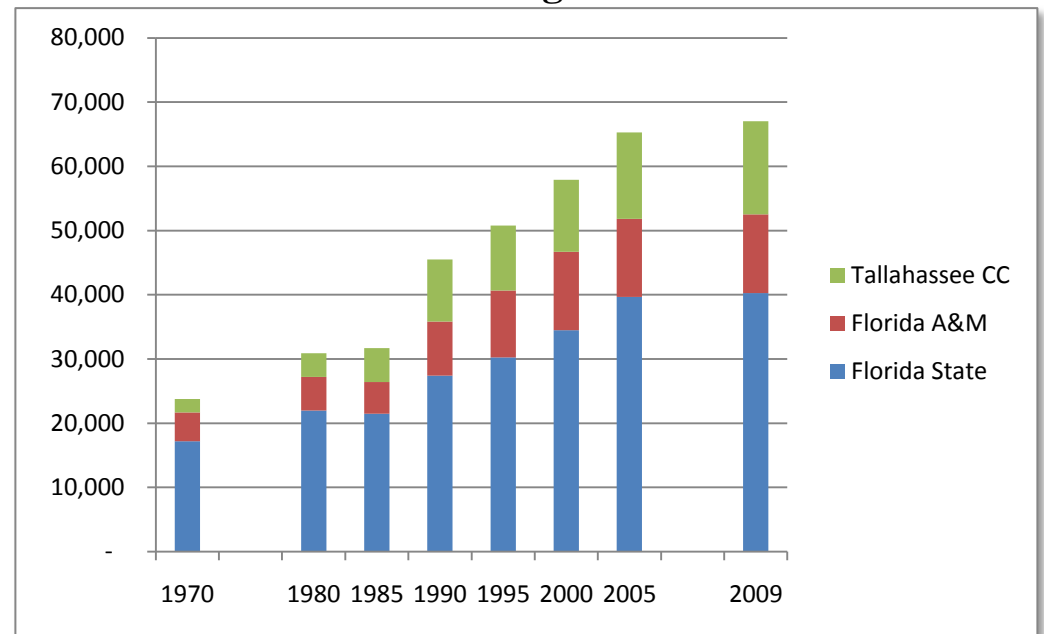

Higher Education Enrollment

Indicator:

Reported Leon County fall enrollment at area institutions of higher learning: Florida State University, Florida A&M University, and Tallahassee Community College (CC).

Commentary:

Enrollment at Leon County area institutions of higher learning has increased steadily since 1970 when the total enrollment for all three institutions was 23,788. Enrollment continued a rapid climb, adding over 34,000 students between 1970 and 2000, while total enrollment at the three institutions more than doubled between 1985 and 2009. This large population of over 65,000 college age students in Tallahassee-Leon County may be the contributing rationale for campus-area entertainment, alcohol, tobacco and smokeless tobacco outlets. This entertainment and leisure culture can lead to peripheral illegal drug use activities, and can frequently involve underage college and younger school students.

Source(s):

Tallahassee-Leon County Statistical Digests, Tallahassee-Leon County Planning Department (TLCPD), 2005-10.

www.talgov.com/planning/support/stat_digest.cfm

Note: TLCPD Statistical Digest notes source as Florida Department of Education Student Database Reports. Headcount may differ from Full-Time Equivalent (FTE) enrollment.

Chart 1: Higher Education Enrollment

Table 1: Higher Education Enrollment

	1970	1980	1985	1990	1995	2000	2005	2009
Florida State	17,188	21,965	21,474	27,427	30,268	34,500	39,652	40,255
Florida A&M	4,500	5,246	4,919	8,411	10,395	12,202	12,177	12,261
Tallahassee CC	2,100	3,663	5,289	9,679	10,101	11,207	13,439	14,497
total	23,788	30,874	31,682	45,517	50,764	57,909	65,268	67,013